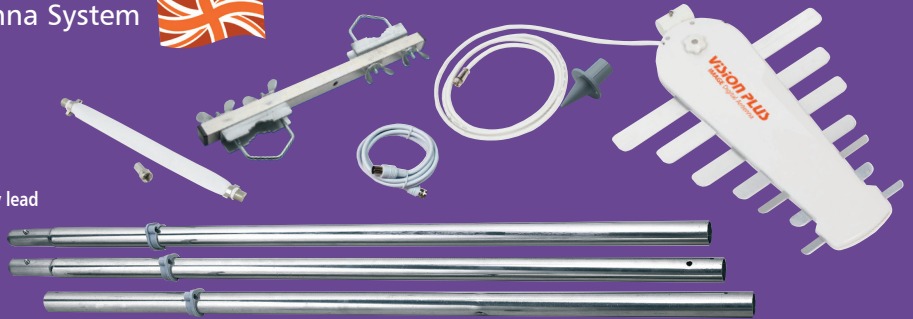

IMAGE 620 Digital Antenna System

A complete antenna system combining:

- IMAGE 420 UHF Digital Antenna
- Jockey Wheel bracket
- Three section mast & ground spike
- Flat Thru window cable, connector & fly lead

Frequency: UHF 470-790MHz
Dimensions: 410L x 330W x 45D mm
Mast Length: 2600mm
Coaxial Cable: 5metres & Plug.

IMAGE 630 Antenna System

A complete antenna system combining

- IMAGE 430 UHF/FM Digital Antenna
- Uni-Bracket & self-adhesive mounting plate
- Four section telescopic mast & ground spike
- Flat Thru window cable, connector & fly lead

Combined with the Vision Plus VP2 low noise, high gain amplifier, the 260 provides strong performance in medium to poor signal areas.

Being lightweight and compact and supplied with a number of standard fitting options being, suction pad base, pole or wall mount, it's the perfect companion where space is an issue.