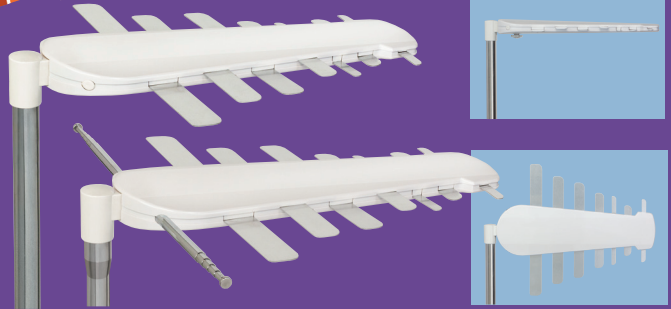

IMAGE 420 & 430 Digital Antenna

The IMAGE 420 & 430 semi-enclosed dipoles produce a sleek, stylish profile and performance, comparable with much larger antennas.

The 420 receives all digital TV transmissions whilst the 430 has enhanced TV reception as well as FM radio.

Compatible with all the masts in the Vision Plus Range or any 25 mm diameter mast.

Frequency: TV 470-790 MHz
FM Radio 88-108 MHz (430 Only)

Dimensions: 410L x 330W x 45D mm
Coaxial Cable: 5 metres & plug

IMAGE 620 Digital Antenna System

A complete antenna system combining:

- IMAGE 420 UHF Digital Antenna
- Jockey Wheel bracket
- Three section mast & ground spike
- Flat Thru window cable, connector & fly lead

Combined with the Vision Plus VP2 low noise, high gain amplifier, the 260 provides strong performance in medium to poor signal areas.

Being lightweight and compact and supplied with a number of standard fitting options being, suction pad base, pole or wall mount, it's the perfect companion where space is an issue.