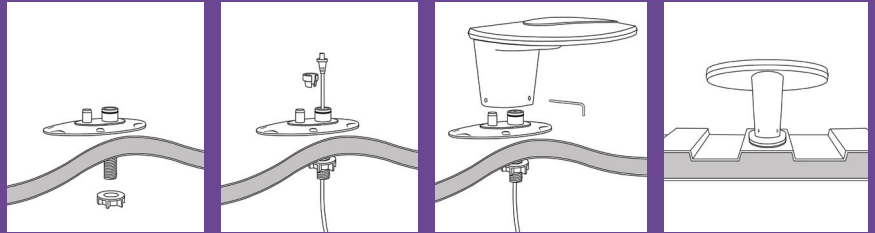

- Designed and manufactured in the UK.
- Ideal for campervan conversions
- Low aerodynamic profile
- Lightweight compact design
- Narrow streamlined mounting foot
- Receives horizontal and vertical signals through 360°
- Powered amplifier with variable gain adjustment
- Easy to install, step-by-step instructions

VP2 Amplifier

Frequency: TV 470-790 MHz

Dimensions:

Antenna Dome: 270 x 285mm

Mounting Foot: 150 x 70mm

Height: Overall 136mm

Height: Foot 31mm

VP2 Amplifier: 115 x 46 x 29mm

## IMAGE 450 Digital Antenna

The IMAGE 450 is a new concept in directional antennas.

Drawing on the design of the Status Antenna, the enclosed LTE protect log periodic design provides powerful performance, comparable with much larger antennas.